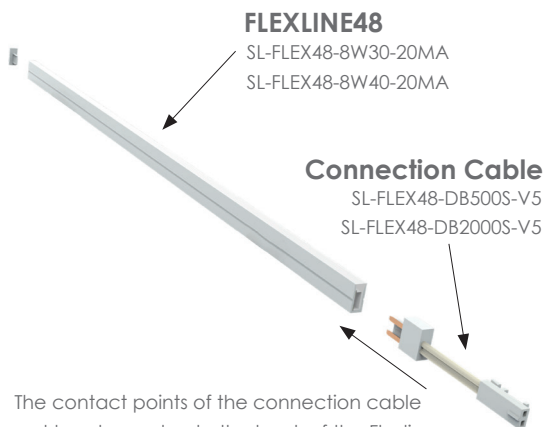

SL-FLEX48-DB500S-V5

500 mm connection cable and end cap for Flexline 4x8 mm

CONNECTION PLAN

The contact points of the connection cable must be plugged onto the back of the Flexline the LED strip on the back of the Flexline.

PRODUCT FEATURES

- » 500 mm connection cable with contact plug and SIRO MONO plug (white) and end cap for silicone profile 4 x 8 mm
- » Product is ready to plug in and can be combined with
SL-FLEX48-8W27-20MA (Flexline 4x8 mm 2700K)
SL-FLEX48-8W30-20MA (Flexline 4x8 mm 3000K)
SL-FLEX48-8W40-20MA (Flexline 4x8 mm 4000K)
can be connected.
- » Suitable for installation in the furniture body
- » 5 pieces per pack

TECHNICAL DATA

- » Cable length: 500 mm
- » Cable AWG:..... 22 AWG
- » Diameter Siro MONO plug: 7 mm
- » Diameter contact plug: 8.5 mm

MILLING

Product Informations