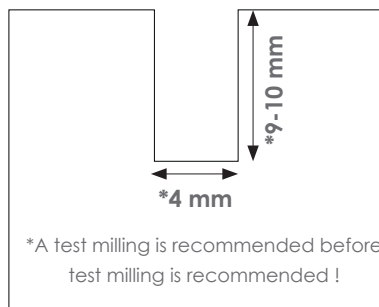

SL-FLEX48-DB500S-V5

500 mm connection cable and end cap for Flexline 4x8 mm

CONNECTION PLAN

The contact points of the connection cable must be plugged onto the back of the Flexline the LED strip on the back of the Flexline.

PRODUCT FEATURES

- » 500 mm connection cable with contact plug and SIRO MONO plug (white) and end cap for silicone profile 4 x 8 mm
- » Product is ready to plug in and can be combined with
SL-FLEX48-8W27-20MA (Flexline 4x8 mm 2700K)
SL-FLEX48-8W30-20MA (Flexline 4x8 mm 3000K)
SL-FLEX48-8W40-20MA (Flexline 4x8 mm 4000K)
can be connected.
- » Suitable for installation in the furniture body
- » 5 pieces per pack

TECHNICAL DATA

- » Cable length: 500 mm
- » Cable AWG:..... 22 AWG
- » Diameter Siro MONO plug: 7 mm
- » Diameter contact plug: 8.5 mm

MILLING

Product Informations