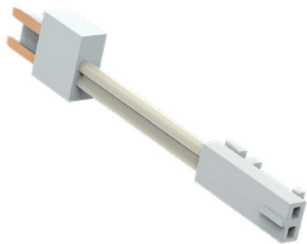

SL-FLEX48-DB500S-V5

500 mm connection cable and end cap for Flexline 4x8 mm

CONNECTION PLAN

The contact points of the connection cable must be plugged onto the back of the Flexline the LED strip on the back of the Flexline.

PRODUCT FEATURES

- » 500 mm connection cable with contact plug and SIRO MONO plug (white) and end cap for silicone profile 4 x 8 mm
- » Product is ready to plug in and can be combined with
SL-FLEX48-8W27-20MA (Flexline 4x8 mm 2700K)
SL-FLEX48-8W30-20MA (Flexline 4x8 mm 3000K)
SL-FLEX48-8W40-20MA (Flexline 4x8 mm 4000K)
can be connected.
- » Suitable for installation in the furniture body
- » 5 pieces per pack

TECHNICAL DATA

- » Cable length: 500 mm
- » Cable AWG:..... 22 AWG
- » Diameter Siro MONO plug: 7 mm
- » Diameter contact plug: 8.5 mm

MILLING

Product Informations