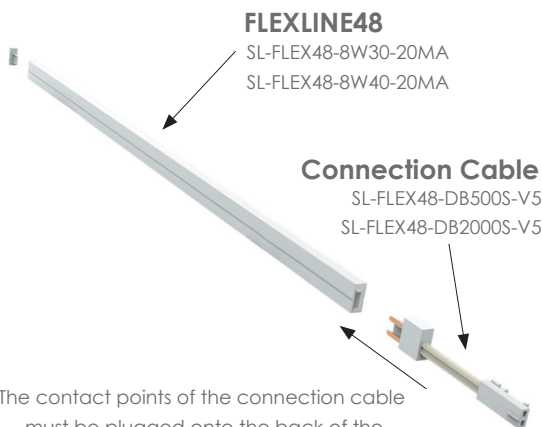

## SL-FLEX48-DB2000S-V5

2000 mm connection cable and end cap for Flexline 4x8 mm

### CONNECTION PLAN

The contact points of the connection cable must be plugged onto the back of the Flexline the LED strip on the back of the Flexline.

### PRODUCT FEATURES

- » 2000 mm connection cable with contact plug and SIRO MONO plug (white) and end cap for silicone profile 4 x 8 mm
- » Product is ready to plug in and can be combined with  
SL-FLEX48-8W27-20MA (Flexline 4x8 mm 2700K)  
SL-FLEX48-8W30-20MA (Flexline 4x8 mm 3000K)  
SL-FLEX48-8W40-20MA (Flexline 4x8 mm 4000K)  
can be connected.
- » Suitable for installation in the furniture body
- » 5 pieces per pack

### TECHNICAL DATA

- » Cable length: ..... 2000 mm
- » Cable AWG: ..... 22 AWG
- » Diameter Siro MONO plug: ..... 7 mm
- » Diameter contact plug: ..... 8.5 mm