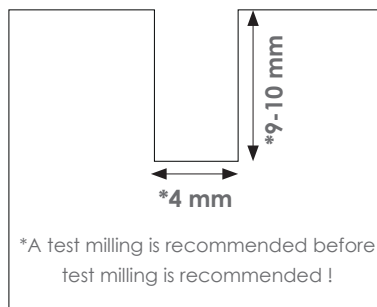

SL-FLEX48-DB2000S-V5

2000 mm connection cable and end cap for Flexline 4x8 mm

CONNECTION PLAN

The contact points of the connection cable must be plugged onto the back of the Flexline the LED strip on the back of the Flexline.

PRODUCT FEATURES

- » 2000 mm connection cable with contact plug and SIRO MONO plug (white) and end cap for silicone profile 4 x 8 mm
- » Product is ready to plug in and can be combined with
  SL-FLEX48-8W27-20MA (Flexline 4x8 mm 2700K)
  SL-FLEX48-8W30-20MA (Flexline 4x8 mm 3000K)
  SL-FLEX48-8W40-20MA (Flexline 4x8 mm 4000K)
  can be connected.
- » Suitable for installation in the furniture body
- » 5 pieces per pack

TECHNICAL DATA

- » Cable length: ..... 2000 mm
- » Cable AWG: ..... 22 AWG
- » Diameter Siro MONO plug: ..... 7 mm
- » Diameter contact plug: ..... 8.5 mm

FRÄSBILD

Product Informations