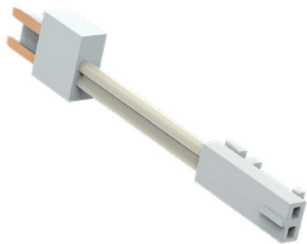

## SL-FLEX48-DB2000S-V5

2000 mm connection cable and end cap for Flexline 4x8 mm

### CONNECTION PLAN

The contact points of the connection cable must be plugged onto the back of the Flexline the LED strip on the back of the Flexline.

### PRODUCT FEATURES

- » 2000 mm connection cable with contact plug and SIRO MONO plug (white) and end cap for silicone profile 4 x 8 mm
- » Product is ready to plug in and can be combined with  
SL-FLEX48-8W27-20MA (Flexline 4x8 mm 2700K)  
SL-FLEX48-8W30-20MA (Flexline 4x8 mm 3000K)  
SL-FLEX48-8W40-20MA (Flexline 4x8 mm 4000K)  
can be connected.
- » Suitable for installation in the furniture body
- » 5 pieces per pack

### TECHNICAL DATA

- » Cable length: ..... 2000 mm
- » Cable AWG: ..... 22 AWG
- » Diameter Siro MONO plug: ..... 7 mm
- » Diameter contact plug: ..... 8.5 mm