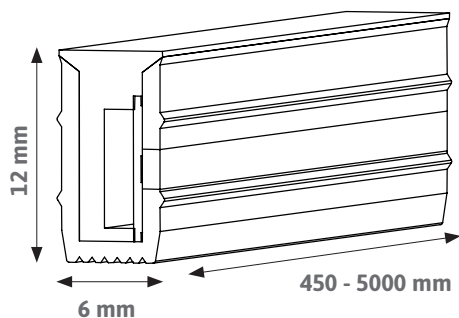

SL-FLEX-DP10W40-*

Flexline 6x12 mm with 10 Watt MONO Diamond Pro LED Stripe 4000K

*e.g. in 1200 mm = Art.Nr. SL-FLEX-DP10W40-1200

TECHNICAL DRAWING

Groove guideline values:

Width: 5.9 to 6.1 mm, Depth: 11.9 to 12.1 mm

Due to the complex manufacturing process of extruded silicone products, we recommend a test cut before processing to determine the optimal cutting width/depth.

PRODUCT FEATURES

- » Silicone profile 6 x 12 mm with SIRO MONO DIAMOND PRO LED 10 Watt/m
- » The product contains an energy class E light source
- » Product can be cut anywhere (FreeCut)
- » controllable and dimmable with SIRO MONO receiver
- » Product is ready to plug in
- » 1 x 500 mm soldered connection cable with SIRO-MONO connector
- » Protection class IP 20 (can be sealed to IP 67 with silicone at both ends)
- » Suitable for installation in furniture carcasses, min. bending radius 6 mm
- » The specified lengths refer to the silicone profile!
- » Maximum recommended length for single-sided power feed: 5 m
- » A test groove is recommended before processing!

TECHNICAL DATA

- » Voltage: 24V DC
- » Consumption:..... 10 Watt/m
- » Nominal luminous flux in profile:..... 410 Lumen/m
- » Beam angle (unfocused light):..... 180°
- » Light colour:..... 4000K (cool white)
- » CRI:..... 95
- » LED per meter:..... 300
- » LED-Typ: SMD Chip
- » IP Rating:..... IP20 | 67

Dimensions of silicone profile

- » Length: 450 - 5000 mm
- » Width:..... 6 mm
- » Height:..... 12 mm

AVAILABLE LENGTHS

- » SL-FLEX-DP10W40-450:.....450 mm
- » SL-FLEX-DP10W40-600:.....600 mm
- » SL-FLEX-DP10W40-900:.....900 mm
- » SL-FLEX-DP10W40-1200:.....1200 mm
- » SL-FLEX-DP10W40-1500:.....1500 mm
- » SL-FLEX-DP10W40-2000:.....2000 mm
- » SL-FLEX-DP10W40-2500:.....2500 mm
- » SL-FLEX-DP10W40-3000:.....3000 mm
- » SL-FLEX-DP10W40-5000:.....5000 mm