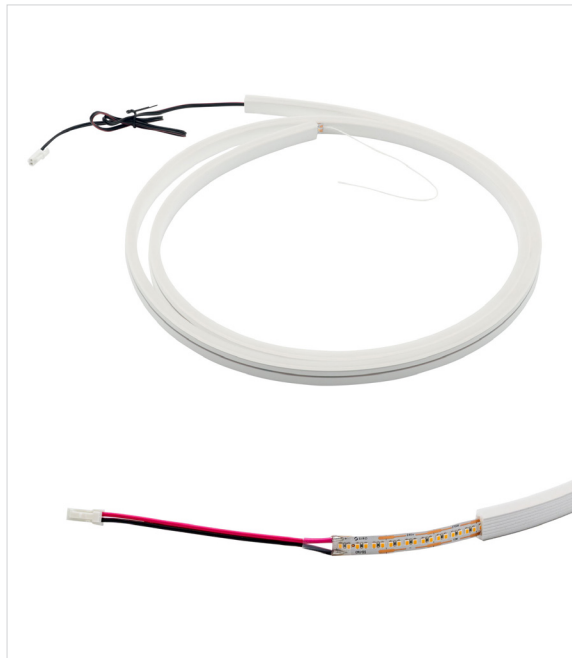

SL-FLEX-DP10W40-*

Flexline 6x12 mm with 10 Watt MONO Diamond Pro LED Stripe 4000K

*e.g. in 1200 mm = Art.Nr. SL-FLEX-DP10W40-1200

TECHNICAL DRAWING

Groove guideline values:

Width: 5.9 to 6.1 mm, Depth: 11.9 to 12.1 mm

Due to the complex manufacturing process of extruded silicone products, we recommend a test cut before processing to determine the optimal cutting width/depth.

PRODUCT FEATURES

- » Silicone profile 6 x 12 mm with SIRO MONO DIAMOND PRO LED 10 Watt/m
- » The product contains an energy class E light source
- » Product can be cut anywhere (FreeCut)
- » controllable and dimmable with SIRO MONO receiver
- » Product is ready to plug in
- » 1 x 500 mm soldered connection cable with SIRO-MONO connector
- » Protection class IP 20 (can be sealed to IP 67 with silicone at both ends)
- » Suitable for installation in furniture carcasses, min. bending radius 6 mm
- » The specified lengths refer to the silicone profile!
- » Maximum recommended length for single-sided power feed: 5 m
- » A test groove is recommended before processing!

TECHNICAL DATA

- » Voltage: 24V DC
- » Consumption:..... 10 Watt/m
- » Nominal luminous flux in profile:..... 410 Lumen/m
- » Beam angle (unfocused light):..... 180°
- » Light colour:..... 4000K (cool white)
- » CRI:..... 95
- » LED per meter:..... 300
- » LED-Typ: SMD Chip
- » IP Rating:..... IP20 | 67

Dimensions of silicone profile

- » Length: 450 - 5000 mm
- » Width:..... 6 mm
- » Height:..... 12 mm

AVAILABLE LENGTHS

- » SL-FLEX-DP10W40-450:.....450 mm
- » SL-FLEX-DP10W40-600:.....600 mm
- » SL-FLEX-DP10W40-900:.....900 mm
- » SL-FLEX-DP10W40-1200:.....1200 mm
- » SL-FLEX-DP10W40-1500:.....1500 mm
- » SL-FLEX-DP10W40-2000:.....2000 mm
- » SL-FLEX-DP10W40-2500:.....2500 mm
- » SL-FLEX-DP10W40-3000:.....3000 mm
- » SL-FLEX-DP10W40-5000:.....5000 mm