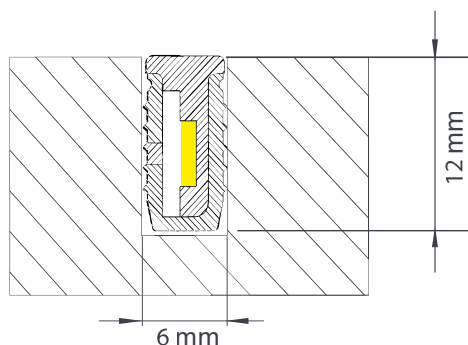

SL-FLEX-DP10W40-*

Flexline 6x12 mm with 10 Watt MONO Diamond Pro LED Stripe 4000K

*e.g. in 1200 mm = Art.Nr. SL-FLEX-DP10W40-1200

TECHNICAL DRAWING

Groove guideline values:

Width: 5.9 to 6.1 mm, Depth: 11.9 to 12.1 mm

Due to the complex manufacturing process of extruded silicone products, we recommend a test cut before processing to determine the optimal cutting width/depth.

PRODUCT FEATURES

- » Silicone profile 6 x 12 mm with SIRO MONO DIAMOND PRO LED 10 Watt/m
- » The product contains an energy class E light source
- » Product can be cut anywhere (FreeCut)
- » controllable and dimmable with SIRO MONO receiver
- » Product is ready to plug in
- » 1 x 500 mm soldered connection cable with SIRO-MONO connector
- » Protection class IP 20 (can be sealed to IP 67 with silicone at both ends)
- » Suitable for installation in furniture carcasses, min. bending radius 6 mm
- » The specified lengths refer to the silicone profile!
- » Maximum recommended length for single-sided power feed: 5 m
- » A test groove is recommended before processing!

TECHNICAL DATA

- » Voltage: 24V DC
- » Consumption:..... 10 Watt/m
- » Nominal luminous flux in profile:..... 410 Lumen/m
- » Beam angle (unfocused light):..... 180°
- » Light colour:..... 4000K (cool white)
- » CRI:..... 95
- » LED per meter:..... 300
- » LED-Typ: SMD Chip
- » IP Rating:..... IP20 | 67

Dimensions of silicone profile

- » Length: 450 - 5000 mm
- » Width:..... 6 mm
- » Height:..... 12 mm

AVAILABLE LENGTHS

- » SL-FLEX-DP10W40-450:.....450 mm
- » SL-FLEX-DP10W40-600:.....600 mm
- » SL-FLEX-DP10W40-900:.....900 mm
- » SL-FLEX-DP10W40-1200:.....1200 mm
- » SL-FLEX-DP10W40-1500:.....1500 mm
- » SL-FLEX-DP10W40-2000:.....2000 mm
- » SL-FLEX-DP10W40-2500:.....2500 mm
- » SL-FLEX-DP10W40-3000:.....3000 mm
- » SL-FLEX-DP10W40-5000:.....5000 mm