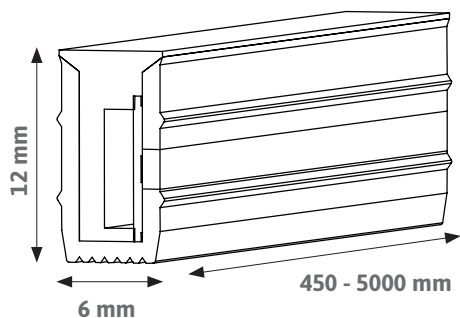

SL-FLEX-DP10W27-*

Flexline 6x12 mm with 10 Watt MONO Diamond Pro LED Stripe 2700K

*e.g. in 1200 mm = Art.Nr. SL-FLEX-DP10W27-1200

TECHNICAL DRAWING

Groove guideline values:

Width: 5.9 to 6.1 mm, Depth: 11.9 to 12.1 mm

Due to the complex manufacturing process of extruded silicone products, we recommend a test cut before processing to determine the optimal cutting width/depth.

PRODUCT FEATURES

- » Silicone profile 6 x 12 mm with SIRO MONO DIAMOND PRO LED 10 Watt/m
- » The product contains an energy class E light source
- » Product can be cut anywhere (FreeCut)
- » controllable and dimmable with SIRO MONO receiver
- » Product is ready to plug in
- » 1 x 500 mm soldered connection cable with SIRO-MONO connector
- » Protection class IP 20 (can be sealed to IP 67 with silicone at both ends)
- » Suitable for installation in furniture carcasses, min. bending radius 6 mm
- » The specified lengths refer to the silicone profile!
- » Maximum recommended length for single-sided power feed: 5 m
- » A test groove is recommended before processing!

TECHNICAL DATA

- » Voltage: 24V DC
- » Consumption:..... 10 Watt/m
- » Nominal luminous flux in profile:..... 340 Lumen/m
- » Beam angle (unfocused light):..... 180°
- » Light colour:..... 2700K (extra warm white)
- » CRI:..... 95
- » LED per meter:..... 300
- » LED-Typ: SMD Chip
- » IP Rating:..... IP20 | 67

Dimensions of silicone profile

- » Length: 450 - 5000 mm
- » Width:..... 6 mm
- » Height:..... 12 mm

AVAILABLE LENGTHS

- » SL-FLEX-DP10W27-450:.....450 mm
- » SL-FLEX-DP10W27-600:.....600 mm
- » SL-FLEX-DP10W27-900:.....900 mm
- » SL-FLEX-DP10W27-1200:.....1200 mm
- » SL-FLEX-DP10W27-1500:.....1500 mm
- » SL-FLEX-DP10W27-2000:.....2000 mm
- » SL-FLEX-DP10W27-2500:.....2500 mm
- » SL-FLEX-DP10W27-3000:.....3000 mm
- » SL-FLEX-DP10W27-5000:.....5000 mm