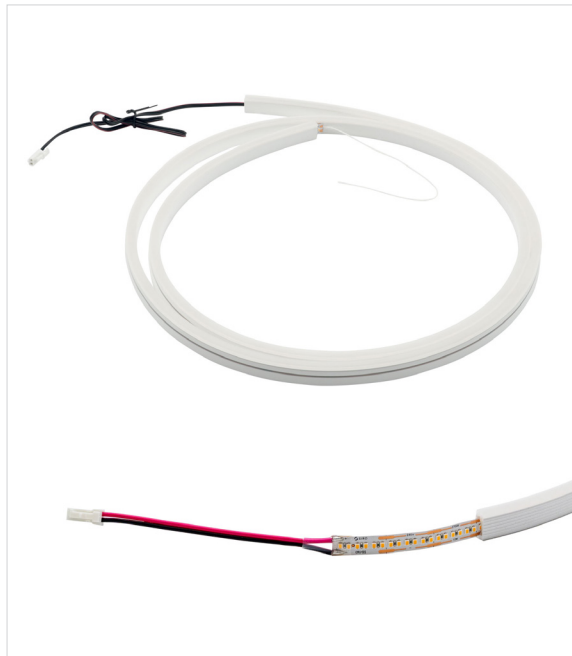

SL-FLEX-DP10W27-*

Flexline 6x12 mm with 10 Watt MONO Diamond Pro LED Stripe 2700K

*e.g. in 1200 mm = Art.Nr. SL-FLEX-DP10W27-1200

TECHNICAL DRAWING

Groove guideline values:

Width: 5.9 to 6.1 mm, Depth: 11.9 to 12.1 mm

Due to the complex manufacturing process of extruded silicone products, we recommend a test cut before processing to determine the optimal cutting width/depth.

PRODUCT FEATURES

- » Silicone profile 6 x 12 mm with SIRO MONO DIAMOND PRO LED 10 Watt/m
- » The product contains an energy class E light source
- » Product can be cut anywhere (FreeCut)
- » controllable and dimmable with SIRO MONO receiver
- » Product is ready to plug in
- » 1 x 500 mm soldered connection cable with SIRO-MONO connector
- » Protection class IP 20 (can be sealed to IP 67 with silicone at both ends)
- » Suitable for installation in furniture carcasses, min. bending radius 6 mm
- » The specified lengths refer to the silicone profile!
- » Maximum recommended length for single-sided power feed: 5 m
- » A test groove is recommended before processing!

TECHNICAL DATA

- » Voltage: 24V DC
- » Consumption:..... 10 Watt/m
- » Nominal luminous flux in profile:..... 340 Lumen/m
- » Beam angle (unfocused light):..... 180°
- » Light colour:..... 2700K (extra warm white)
- » CRI:..... 95
- » LED per meter:..... 300
- » LED-Typ: SMD Chip
- » IP Rating:..... IP20 | 67

Dimensions of silicone profile

- » Length: 450 - 5000 mm
- » Width:..... 6 mm
- » Height:..... 12 mm

AVAILABLE LENGTHS

- » SL-FLEX-DP10W27-450:.....450 mm
- » SL-FLEX-DP10W27-600:.....600 mm
- » SL-FLEX-DP10W27-900:.....900 mm
- » SL-FLEX-DP10W27-1200:.....1200 mm
- » SL-FLEX-DP10W27-1500:.....1500 mm
- » SL-FLEX-DP10W27-2000:.....2000 mm
- » SL-FLEX-DP10W27-2500:.....2500 mm
- » SL-FLEX-DP10W27-3000:.....3000 mm
- » SL-FLEX-DP10W27-5000:.....5000 mm