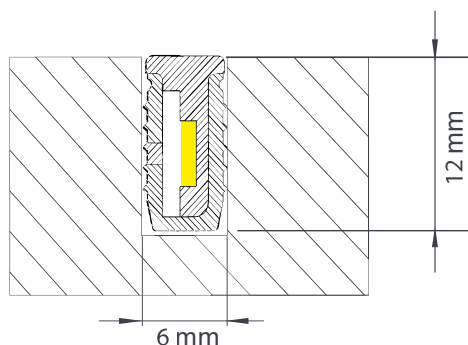

SL-FLEX-DP10W27-*

Flexline 6x12 mm with 10 Watt MONO Diamond Pro LED Stripe 2700K

*e.g. in 1200 mm = Art.Nr. SL-FLEX-DP10W27-1200

TECHNICAL DRAWING

Groove guideline values:

Width: 5.9 to 6.1 mm, Depth: 11.9 to 12.1 mm

Due to the complex manufacturing process of extruded silicone products, we recommend a test cut before processing to determine the optimal cutting width/depth.

PRODUCT FEATURES

- » Silicone profile 6 x 12 mm with SIRO MONO DIAMOND PRO LED 10 Watt/m
- » The product contains an energy class E light source
- » Product can be cut anywhere (FreeCut)
- » controllable and dimmable with SIRO MONO receiver
- » Product is ready to plug in
- » 1 x 500 mm soldered connection cable with SIRO-MONO connector
- » Protection class IP 20 (can be sealed to IP 67 with silicone at both ends)
- » Suitable for installation in furniture carcasses, min. bending radius 6 mm
- » The specified lengths refer to the silicone profile!
- » Maximum recommended length for single-sided power feed: 5 m
- » A test groove is recommended before processing!

TECHNICAL DATA

- » Voltage: 24V DC
- » Consumption:..... 10 Watt/m
- » Nominal luminous flux in profile:..... 340 Lumen/m
- » Beam angle (unfocused light):..... 180°
- » Light colour:..... 2700K (extra warm white)
- » CRI:..... 95
- » LED per meter:..... 300
- » LED-Typ: SMD Chip
- » IP Rating:..... IP20 | 67

Dimensions of silicone profile

- » Length: 450 - 5000 mm
- » Width:..... 6 mm
- » Height:..... 12 mm

AVAILABLE LENGTHS

- » SL-FLEX-DP10W27-450:.....450 mm
- » SL-FLEX-DP10W27-600:.....600 mm
- » SL-FLEX-DP10W27-900:.....900 mm
- » SL-FLEX-DP10W27-1200:.....1200 mm
- » SL-FLEX-DP10W27-1500:.....1500 mm
- » SL-FLEX-DP10W27-2000:.....2000 mm
- » SL-FLEX-DP10W27-2500:.....2500 mm
- » SL-FLEX-DP10W27-3000:.....3000 mm
- » SL-FLEX-DP10W27-5000:.....5000 mm