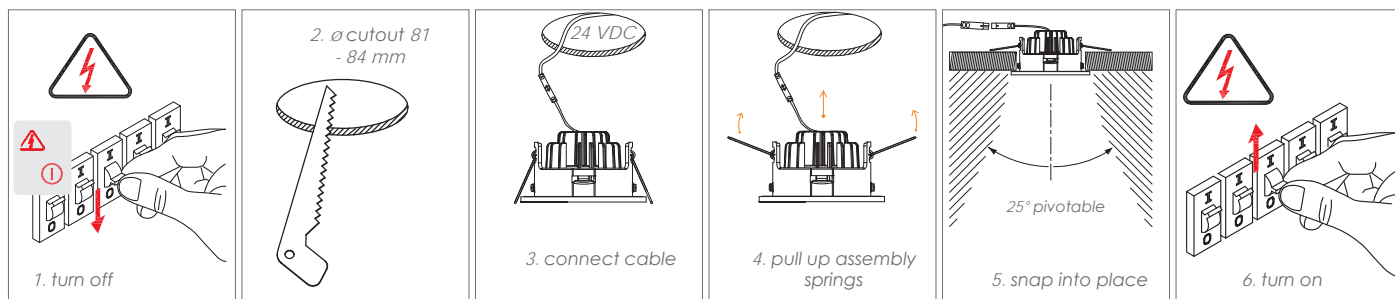

SL-SPOT04RGB-12W
SIRO LED Spot schwenkbar

PRODUCT PROPERTIES

- » Ø: 96 mm
- » height: 56 mm
- » installation Ø: 81 - 84 mm
- » installation depth: 56 mm (without spring)
- » wall thickness: 1 – 40 mm
- » cable lengths: 500 mm + 2000 mm
- » assembly: clamp-mounted
- » light-type: LED
- » beam angle: 53°
- » color temperature: 2700K - 5000K
- » CRI: >90
- » dimmable: yes
- » voltage: 24 VDC
- » power: 12 W
- » lumen-output: 216,5
- » protection-class: IP44
- » energy efficiency: A+
- » material: die cast
- » color: black
- » packaging: 20 pcs
- » EAN: 9002843407016

Frame not included!

ASSEMBLY

Because of the complex production process of LED products the shown values are only statistical representations which deviate from lamp to lamp but not in a significant manner.