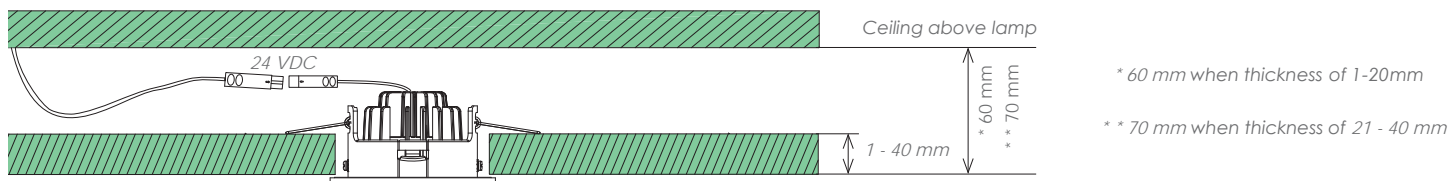

SL-SPOT04RGB-12W
SIRO LED Spot schwenkbar

PRODUCT PROPERTIES

- » Ø: 96 mm
- » height: 56 mm
- » installation Ø: 81 - 84 mm
- » installation depth: 56 mm (without spring)
- » wall thickness: 1 – 40 mm
- » cable lengths: 500 mm + 2000 mm
- » assembly: clamp-mounted
- » light-type: LED
- » beam angle: 53°
- » color temperature: 2700K - 5000K
- » CRI: >90
- » dimmable: yes
- » voltage: 24 VDC
- » power: 12 W
- » lumen-output: 216,5
- » protection-class: IP44
- » energy efficiency: A+
- » material: die cast
- » color: black
- » packaging: 20 pcs
- » EAN: 9002843407016

Frame not included!

ASSEMBLY

Because of the complex production process of LED products the shown values are only statistical representations which deviate from lamp to lamp but not in a significant manner.