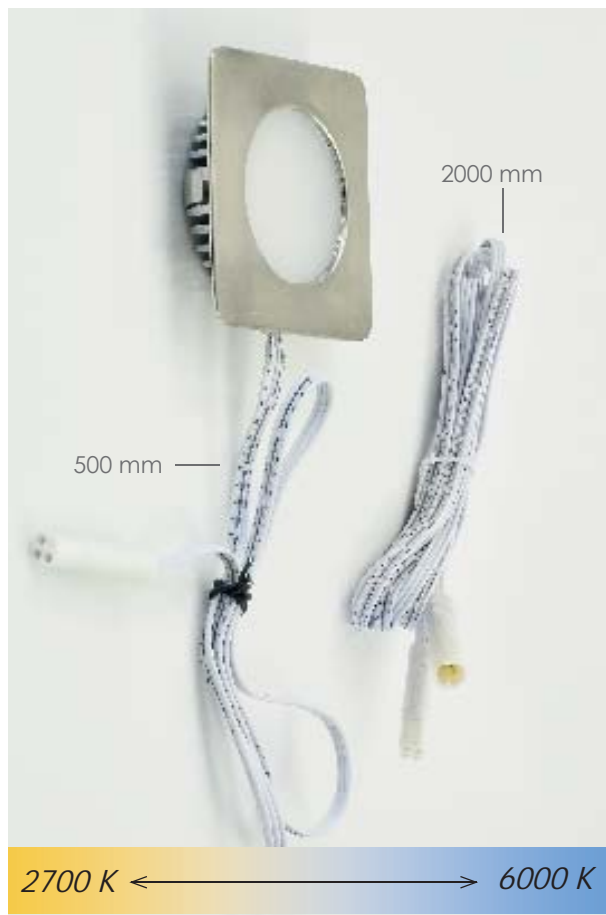

SL-SPOT03-3WZN21
SIRO LED Built-In Light

PRODUCT PROPERTIES

- » Ø: 63,5 mm
- » height: 15 mm
- » installation Ø: 55 mm
- » installation depth: 14 mm (without spring)
- » weight: 100,3 g (without packing)
- » weight: 145,4 g (with packing)
- » cable lengths: 500 mm + 2000 mm
- » assembly: clamp-mounted
- » light-type: LED
- » beam angle: 120°
- » color temperature: 2700K - 6000K
- » CRI: >85
- » dimmable: yes
- » voltage: 24 VDC
- » power: 2,88 W
- » lumen-output: 180
- » protection-class: IP44
- » energy efficiency: A to A++
- » material: plastic, zamak, steel plate
- » color: stainless steel
- » packaging: 24pcs
- » EAN: 9002843397003

ASSEMBLY

Because of the complex production process of LED products the shown values are only statistical representations which deviate from lamp to lamp but not in a significant manner.

Can **not** be disposed into domestic waste.