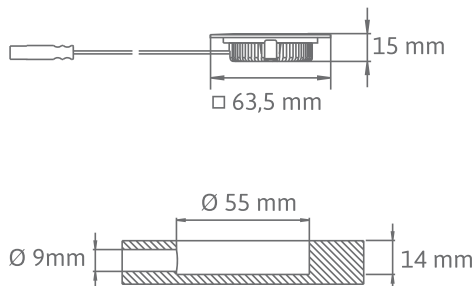

SL-SPOT03-3WZN21
SIRO LED Built-In Light

PRODUCT PROPERTIES

- » Ø: 63,5 mm
- » height: 15 mm
- » installation Ø: 55 mm
- » installation depth: 14 mm (without spring)
- » weight: 100,3 g (without packing)
- » weight: 145,4 g (with packing)
- » cable lengths: 500 mm + 2000 mm
- » assembly: clamp-mounted
- » light-type: LED
- » beam angle: 120°
- » color temperature: 2700K - 6000K
- » CRI: >85
- » dimmable: yes
- » voltage: 24 VDC
- » power: 2,88 W
- » lumen-output: 180
- » protection-class: IP44
- » energy efficiency: A to A++
- » material: plastic, zamak, steel plate
- » color: stainless steel
- » packaging: 24pcs
- » EAN: 9002843397003

ASSEMBLY

Because of the complex production process of LED products the shown values are only statistical representations which deviate from lamp to lamp but not in a significant manner.

Can **not** be disposed into domestic waste.