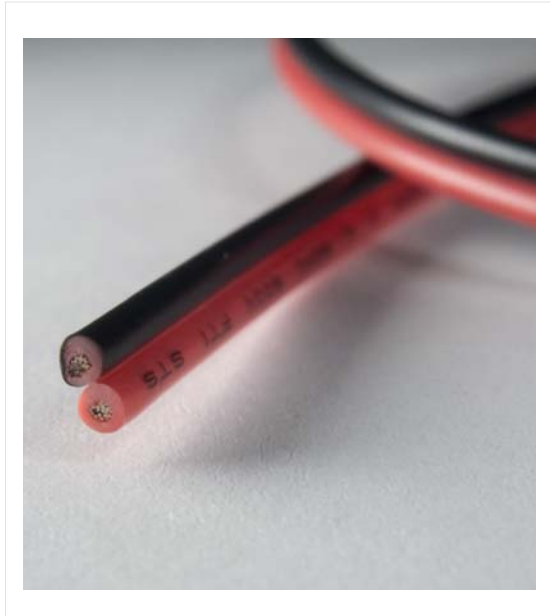

SL-CAB2-5000
connection cable

PRODUCT SPECIFICATIONS

- » MONO Connction Cable
- » 2-pole round cable
- » Wire Gauge: 20 AWG
- » Rated Current: max 6A

DIMENSIONS

- » Lenght in Total:..... 5000 mm
- » Diameter:..... 4 mm
- » Diameter of Cable: 2 mm
- » Weight:..... 79 g